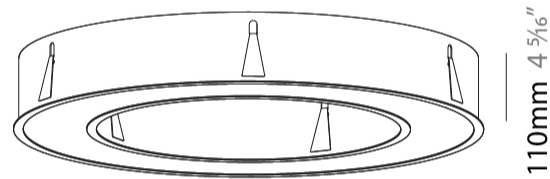

GENERAL

Series: Glorious
Subseries: Glorious
Brand: Prolicht
Division: Architectural
Mounting Type: Recessed
Mounting Location: Ceiling
Subcategory: Ambient

PHYSICAL

Shape: Round
Diameter (mm): 970
Diameter (in): 38 ³/₁₆
Height (mm): 110
Height (in): 4 ⁵/₁₆
Min. Recessing Depth (mm): 120
Min. Recessing Depth (in): 4 ³/₄
Light Distribution: Direct
Weight (kg): 11.164
Weight (lbs): 24.61
Diffuser: [PMMA - Opal or Micro-Prism](#)
Fixture Finish: [SSR / BKV / CWI / CRY / HAB / UFT / ITA / RUA / FTG / MYG / LOD / PUS / FRO / FUP / KIA / POP / BLS / SPG / MEY / GOH / GUM / CHC / COM / ABZ / JAG / OBR / MOS / ROR](#)
Fixture Material: Aluminum
Cut-out Measurements: 960mm / 37 13/16" x 640mm / 25 3/16"

ELECTRICAL

Lamp Type: LED (Zhaga Standard)
Input Wattage (W): 45
Total Output Wattage (W): 36 / 28.8 (3500K)
Dimming: [0-10V Dimming / Phase Dimming (120Vac Only)](#)
Driver Included: Yes
Driver Location: Integrated
Driver Type: Constant Current - 120 / 277Vac
Driver Class: Class 2
Input Voltage (V): 120 - 277
Constant Current (MA): 350 / 900 (3500K)

LED

Color Temperature (°K): [3000 / 3500 / 4000](#)
Max. Delivered Lumen (lm): 4150 / 4302 / 4390
CRI: >80 CRI
Efficiency (%): 65
Lamp Life (hrs): 50000

OPTICAL

RATINGS AND CERTIFICATIONS

Certified By: Certified for North American Standards
IP rating: IP20

PROJECT
TYPE
SPECIFIER
QUANTITY
DATE

110mm 4 ⁵/₁₆"

Ø 628mm 24 ³/₄"

Ø 970mm 38 ³/₁₆ "

960mm x 640mm
37 ¹³/₁₆" x 25 ³/₁₆"

120mm
4 ³/₄"

10 - 15mm
³/₈" - ⁹/₁₆"